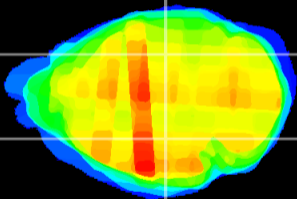

Coronal

Sagittal-R

Sagittal-L

ViBrism: CX27213
Horizontal

LG