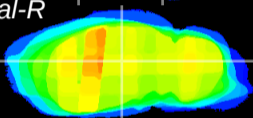

Coronal

Sagittal-R

Sagittal-L

ViBrism: CX27213
Horizontal

LG