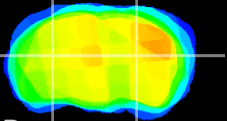

Coronal

Sagittal-R

Sagittal-L

ViBrism: CX27213
Horizontal

LG