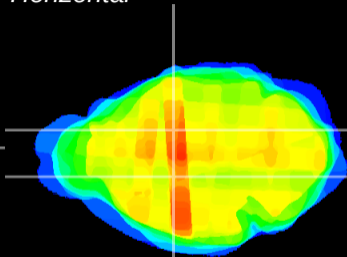

Coronal

Sagittal-R

Sagittal-L

ViBriSM: CX27213
Horizontal

VA/VL