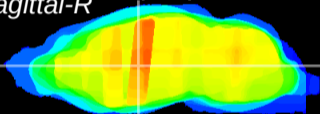

Coronal

Sagittal-R

Sagittal-L

ViBriSM: CX27213
Horizontal

VA/VL