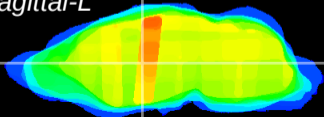

Coronal

Sagittal-R

Sagittal-L

ViBriSM: CX27213
Horizontal

VA/VL