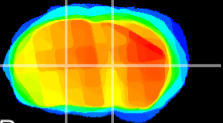

Coronal

Sagittal-R

Sagittal-L

ViBriSM: CX27213
Horizontal

VA/VL