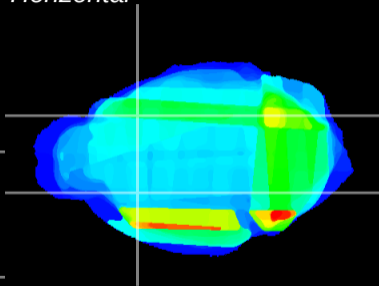

Coronal

Sagittal-R

Sagittal-L

ViBrism: CX27215  
Horizontal

CPU lateral