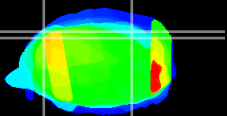

Coronal

Sagittal-R

Sagittal-L

ViBrisM: CX27215
Horizontal

Cb lobe