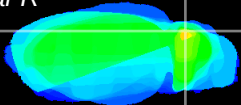

Coronal

Sagittal-R

Sagittal-L

ViBrisM: CX27215
Horizontal

Cb lobe