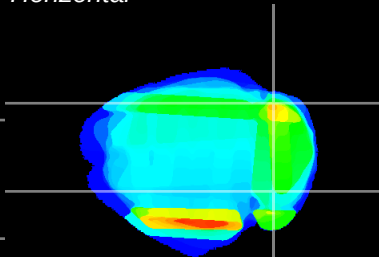

Coronal

Sagittal-R

Sagittal-L

ViBrisM: CX27215
Horizontal

Cb lobe