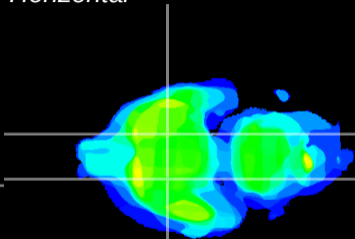

Coronal

Sagittal-R

Sagittal-L

ViBriSM: CX27223
Horizontal

S0