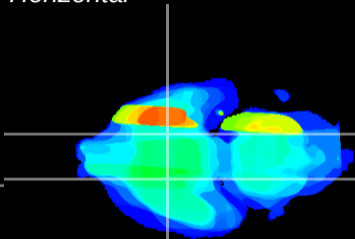

Coronal

Sagittal-R

Sagittal-L

ViBrism: CX27227  
Horizontal

S0