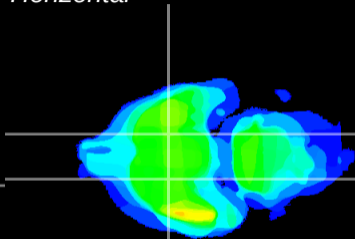

*Coronal*

*Sagittal-R*

*Sagittal-L*

ViBrism: CX27240  
*Horizontal*

S0