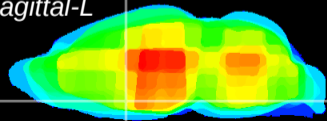

*Coronal*

*Sagittal-R*

*Sagittal-L*

ViBrism: CX27255  
*Horizontal*

MPA