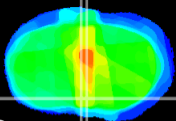

*Coronal*

*Sagittal-R*

*Sagittal-L*

ViBrism: CX27255  
*Horizontal*

MPA