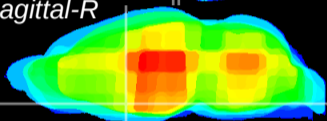

*Coronal*

*Sagittal-R*

*Sagittal-L*

ViBrism: CX27255  
*Horizontal*

MPA