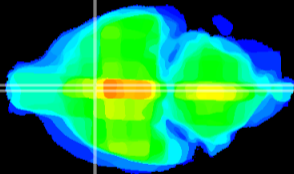

*Coronal*

*Sagittal-R*

*Sagittal-L*

ViBrism: CX27255  
*Horizontal*

MPA