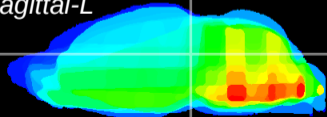

Coronal

Sagittal-R

Sagittal-L

ViBrism: CX27257
Horizontal

PAG