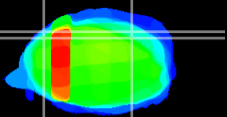

Coronal

Sagittal-R

Sagittal-L

ViBrism: CX27261
Horizontal

Cb lobe