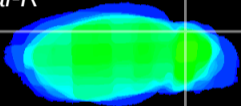

Coronal

Sagittal-R

Sagittal-L

ViBrism: CX27261
Horizontal

Cb lobe