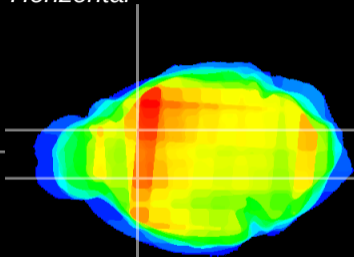

Coronal

Sagittal-R

Sagittal-L

ViBrisM: CX27262
Horizontal

CPU medial