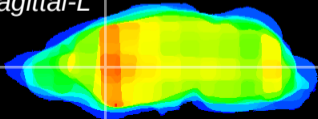

Coronal

Sagittal-R

Sagittal-L

ViBrisM: CX27262
Horizontal

CPU medial