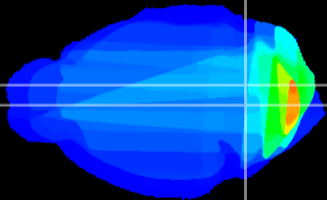

Coronal

Sagittal-R

Sagittal-L

ViBrism: CX27263
Horizontal

MVe