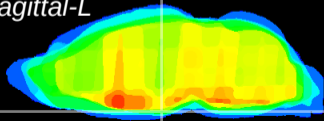

Coronal

Sagittal-R

Sagittal-L

ViBrism: CX27269
Horizontal

ME