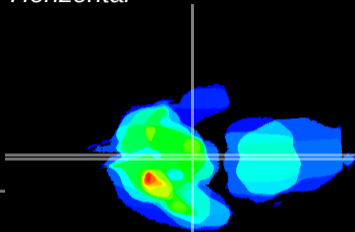

Coronal

Sagittal-R

Sagittal-L

ViBrism: CX27269
Horizontal

ME