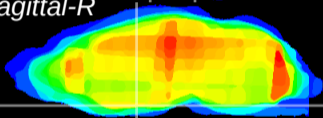

Coronal

Sagittal-R

Sagittal-L

ViBrism: CX27275
Horizontal

S0