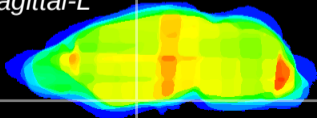

Coronal

Sagittal-R

Sagittal-L

ViBrism: CX27275
Horizontal

S0