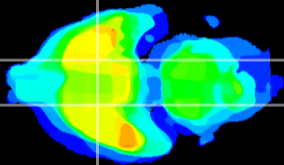

Coronal

Sagittal-R

Sagittal-L

ViBrism: CX27275
Horizontal

S0