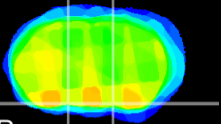

Coronal

Sagittal-R

Sagittal-L

ViBrism: CX27277
Horizontal

S0