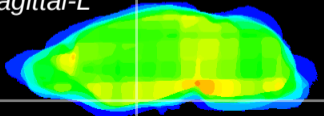

Coronal

Sagittal-R

Sagittal-L

ViBrism: CX27277
Horizontal

S0