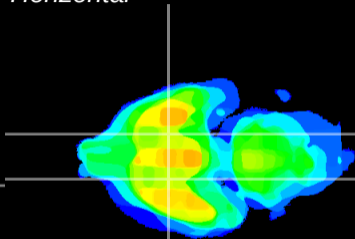

Coronal

Sagittal-R

Sagittal-L

ViBrism: CX27277
Horizontal

S0