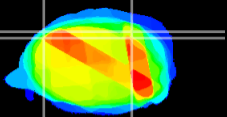

Coronal

Sagittal-R

Sagittal-L

ViBrism: CX27281
Horizontal

Cb lobe