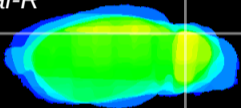

Coronal

Sagittal-R

Sagittal-L

ViBrism: CX27281
Horizontal

Cb lobe