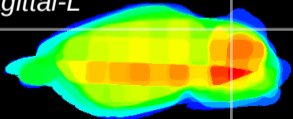

Coronal

Sagittal-R

Sagittal-L

ViBrism: CX27281
Horizontal

Cb lobe