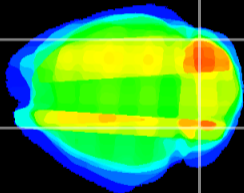

Coronal

Sagittal-R

Sagittal-L

ViBrism: CX27281
Horizontal

Cb lobe