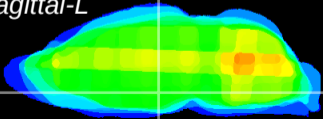

Coronal

Sagittal-R

Sagittal-L

ViBrism: CX27281
Horizontal

DM