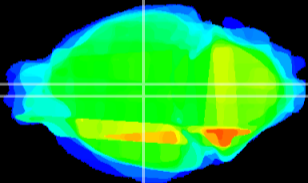

Coronal

Sagittal-R

Sagittal-L

ViBrism: CX27281
Horizontal

DM