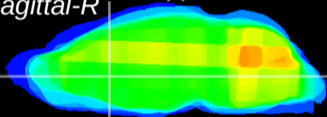

Coronal

Sagittal-R

Sagittal-L

ViBrism: CX27281
Horizontal

LS