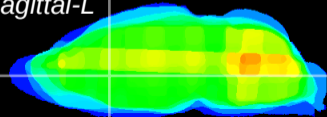

Coronal

Sagittal-R

Sagittal-L

ViBrism: CX27281
Horizontal

LS