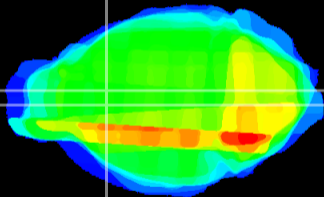

Coronal

Sagittal-R

Sagittal-L

ViBrism: CX27281
Horizontal

LS