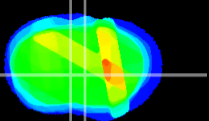

Coronal

Sagittal-R

Sagittal-L

ViBrism: CX27281
Horizontal

LS