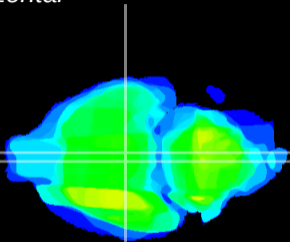

Coronal

Sagittal-R

Sagittal-L

ViBrism: CX27281
Horizontal

VMH