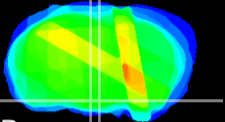

Coronal

Sagittal-R

Sagittal-L

ViBrism: CX27281
Horizontal

VMH