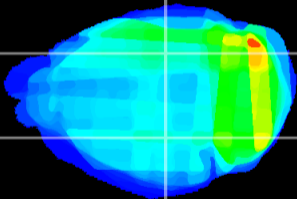

Coronal

Sagittal-R

Sagittal-L

ViBrism: CX27288
Horizontal

LG