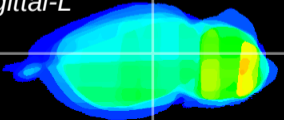

Coronal

Sagittal-R

Sagittal-L

ViBrism: CX27288
Horizontal

LG