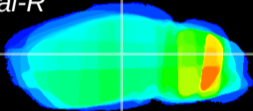

Coronal

Sagittal-R

Sagittal-L

ViBrism: CX27288
Horizontal

LG