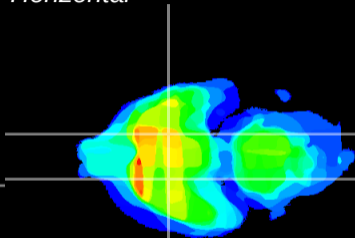

Coronal

Sagittal-R

Sagittal-L

ViBrisM: CX27290
Horizontal

S0