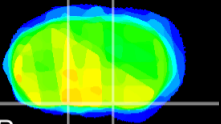

Coronal

Sagittal-R

Sagittal-L

ViBrisM: CX27290
Horizontal

S0