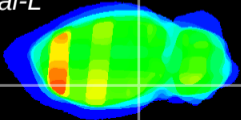

Coronal

Sagittal-R

Sagittal-L

ViBrism: CX27290
Horizontal

ventral S