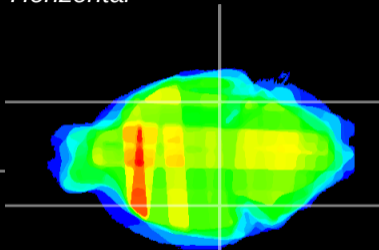

Coronal

Sagittal-R

Sagittal-L

ViBrism: CX27290
Horizontal

ventral S