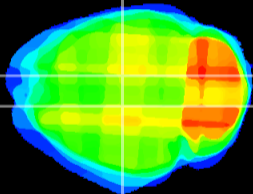

Coronal

Sagittal-R

Sagittal-L

ViBrism: CX27293
Horizontal

DG