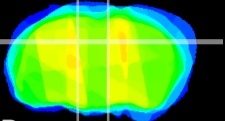

Coronal

Sagittal-R

Sagittal-L

ViBrism: CX27293
Horizontal

DG