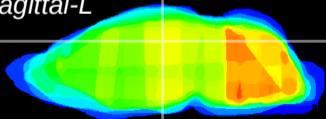

Coronal

Sagittal-R

Sagittal-L

ViBrism: CX27293
Horizontal

DG