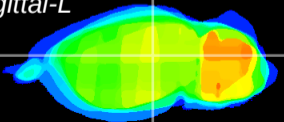

Coronal

Sagittal-R

Sagittal-L

ViBrism: CX27293
Horizontal

LG