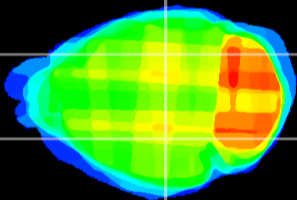

Coronal

Sagittal-R

Sagittal-L

ViBrism: CX27293
Horizontal

LG