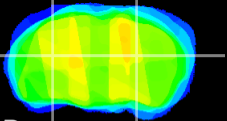

Coronal

Sagittal-R

Sagittal-L

ViBrism: CX27293
Horizontal

LG