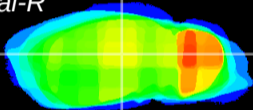

Coronal

Sagittal-R

Sagittal-L

ViBrism: CX27293
Horizontal

LG