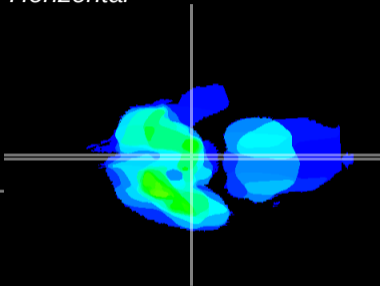

*Coronal*

*Sagittal-R*

*Sagittal-L*

ViBrism: CX27293  
*Horizontal*

ME