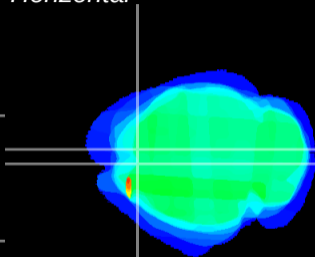

Coronal

Sagittal-R

Sagittal-L

ViBrism: CX27305
Horizontal

Cx motor