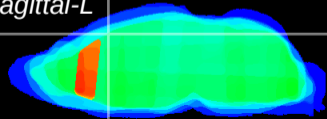

Coronal

Sagittal-R

Sagittal-L

ViBrism: CX27305
Horizontal

Cx motor