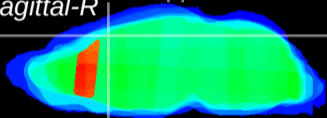

Coronal

Sagittal-R

Sagittal-L

ViBrism: CX27305
Horizontal

Cx motor