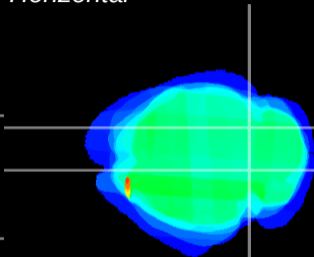

Coronal

Sagittal-R

Sagittal-L

ViBrism: CX27305
Horizontal

IC