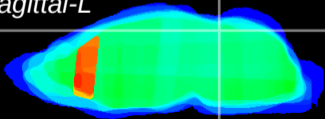

Coronal

Sagittal-R

Sagittal-L

ViBrism: CX27305
Horizontal

IC