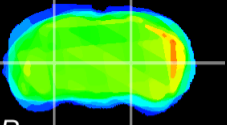

Coronal

Sagittal-R

Sagittal-L

ViBrism: CX27306
Horizontal

MG