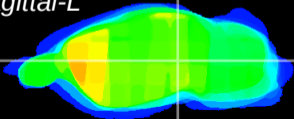

Coronal

Sagittal-R

Sagittal-L

ViBrism: CX27306
Horizontal

MG