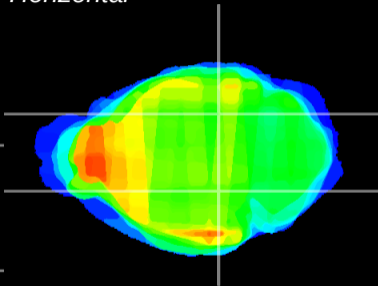

Coronal

Sagittal-R

Sagittal-L

ViBrism: CX27306
Horizontal

MG