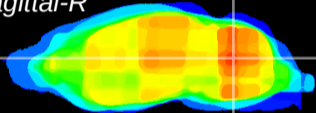

Coronal

Sagittal-R

Sagittal-L

ViBrism: CX27312  
Horizontal

Cb nucleus