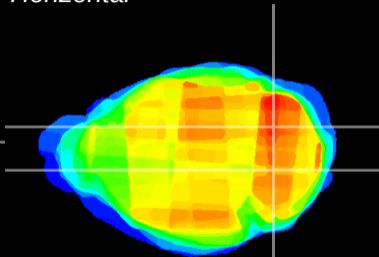

Coronal

Sagittal-R

Sagittal-L

ViBrism: CX27312  
Horizontal

Cb nucleus