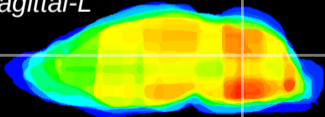

Coronal

Sagittal-R

Sagittal-L

ViBrism: CX27312  
Horizontal

Cb nucleus