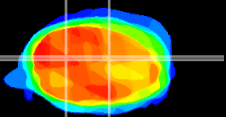

Coronal

Sagittal-R

Sagittal-L

ViBrism: CX27312  
Horizontal

Cb nucleus