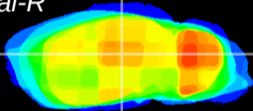

Coronal

Sagittal-R

Sagittal-L

ViBrism: CX27312
Horizontal

LG