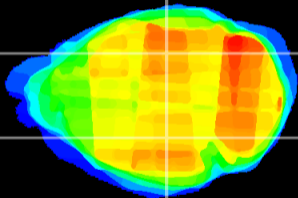

Coronal

Sagittal-R

Sagittal-L

ViBrism: CX27312
Horizontal

LG