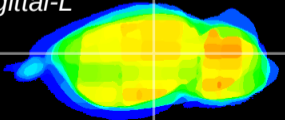

Coronal

Sagittal-R

Sagittal-L

ViBrism: CX27312
Horizontal

LG