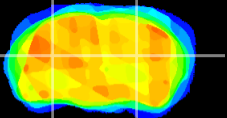

Coronal

Sagittal-R

Sagittal-L

ViBrism: CX27312
Horizontal

LG