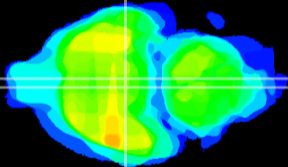

Coronal

Sagittal-R

Sagittal-L

ViBrism: CX27318
Horizontal

VMH