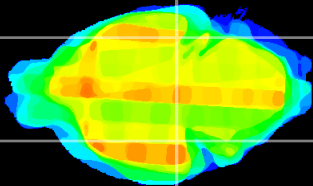

Coronal

Sagittal-R

Sagittal-L

ViBrism: CX27325
Horizontal

ventral S