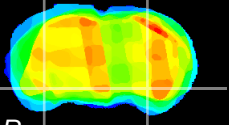

Coronal

Sagittal-R

Sagittal-L

ViBrism: CX27325
Horizontal

ventral S