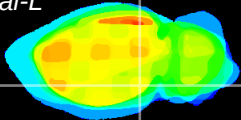

Coronal

Sagittal-R

Sagittal-L

ViBrism: CX27325
Horizontal

ventral S