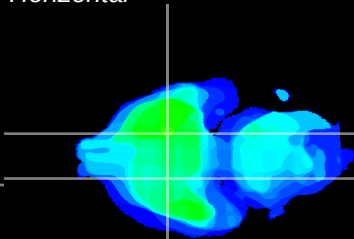

Coronal

Sagittal-R

Sagittal-L

ViBrism: CX27326
Horizontal

S0