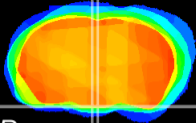

Coronal

Sagittal-R

Sagittal-L

ViBris: CX27341
Horizontal

Arc