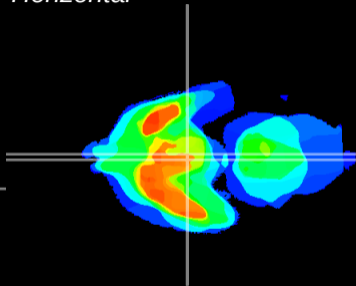

Coronal

Sagittal-R

Sagittal-L

ViBris: CX27341
Horizontal

Arc