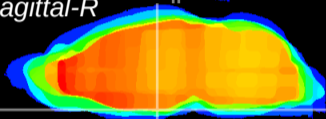

Coronal

Sagittal-R

Sagittal-L

ViBris: CX27341
Horizontal

Arc