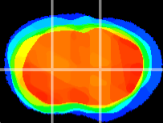

Coronal

Sagittal-R

Sagittal-L

ViBris: CX27341  
Horizontal

CPu medial