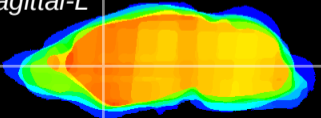

Coronal

Sagittal-R

Sagittal-L

ViBris: CX27341  
Horizontal

CPu medial