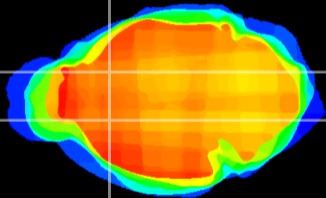

Coronal

Sagittal-R

Sagittal-L

ViBris: CX27341  
Horizontal

CPu medial