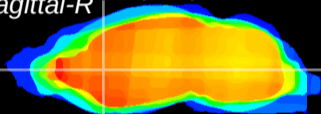

Coronal

Sagittal-R

Sagittal-L

ViBris: CX27341  
Horizontal

CPu medial