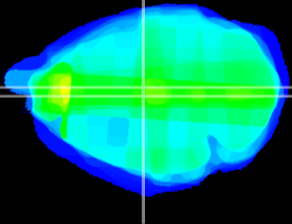

Coronal

Sagittal-R

Sagittal-L

ViBrism: CX27350
Horizontal

Hb