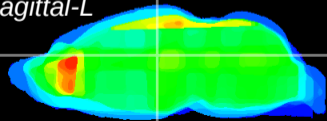

Coronal

Sagittal-R

Sagittal-L

ViBrism: CX27350
Horizontal

Hb