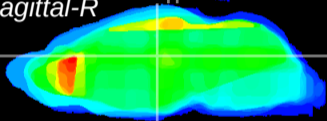

Coronal

Sagittal-R

Sagittal-L

ViBrism: CX27350
Horizontal

Hb