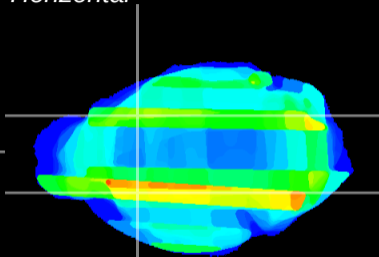

Coronal

Sagittal-R

Sagittal-L

ViBrism: CX27358
Horizontal

CPU lateral