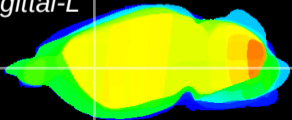

Coronal

Sagittal-R

Sagittal-L

ViBrism: CX27358
Horizontal

CPU lateral