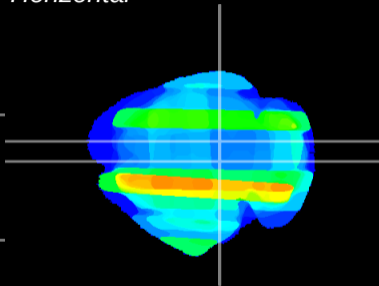

Coronal

Sagittal-R

Sagittal-L

ViBrism: CX27358
Horizontal

SC