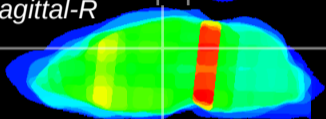

Coronal

Sagittal-R

Sagittal-L

ViBrism: CX27361
Horizontal

DG