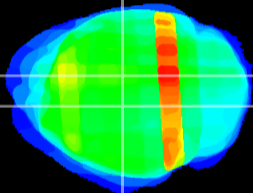

Coronal

Sagittal-R

Sagittal-L

ViBrism: CX27361
Horizontal

DG