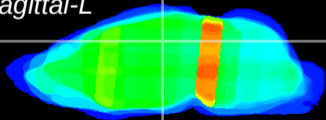

Coronal

Sagittal-R

Sagittal-L

ViBrism: CX27361
Horizontal

DG