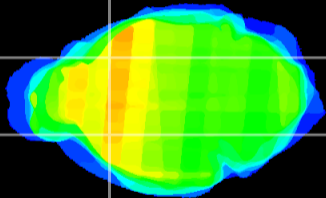

Coronal

Sagittal-R

Sagittal-L

ViBrism: CX27362
Horizontal

CPU lateral