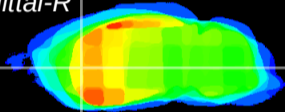

Coronal

Sagittal-R

Sagittal-L

ViBrism: CX27362
Horizontal

CPU lateral