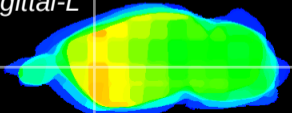

Coronal

Sagittal-R

Sagittal-L

ViBrism: CX27362
Horizontal

CPU lateral