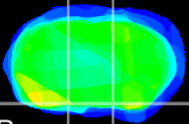

Coronal

Sagittal-R

Sagittal-L

ViBrism: CX27371
Horizontal

S0