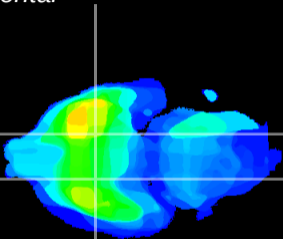

Coronal

Sagittal-R

Sagittal-L

ViBrism: CX27371
Horizontal

S0