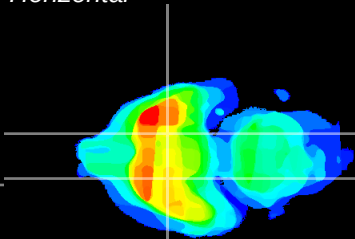

Coronal

Sagittal-R

Sagittal-L

ViBriSM: CX27373
Horizontal

S0