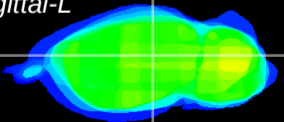

Coronal

Sagittal-R

Sagittal-L

ViBrism: CX27388
Horizontal

LG