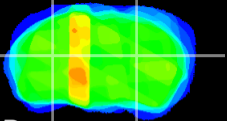

Coronal

Sagittal-R

Sagittal-L

ViBrism: CX27388
Horizontal

LG