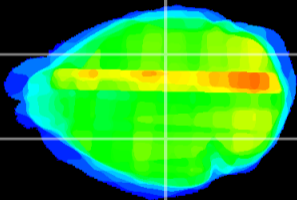

Coronal

Sagittal-R

Sagittal-L

ViBrism: CX27388
Horizontal

LG