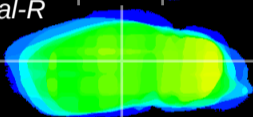

Coronal

Sagittal-R

Sagittal-L

ViBrism: CX27388
Horizontal

LG