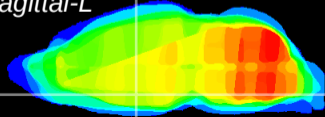

Coronal

Sagittal-R

Sagittal-L

ViBriSm: CX27390
Horizontal

SPa dorsal