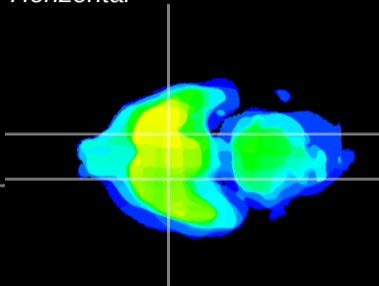

Coronal

Sagittal-R

Sagittal-L

ViBrism: CX27392
Horizontal

S0