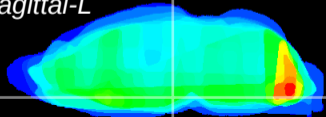

Coronal

Sagittal-R

Sagittal-L

ViBrism: CX27395
Horizontal

M