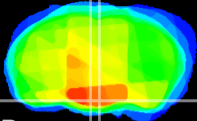

Coronal

Sagittal-R

Sagittal-L

ViBrism: CX27408
Horizontal

VMH