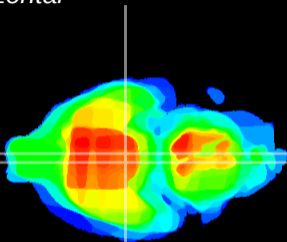

Coronal

Sagittal-R

Sagittal-L

ViBrism: CX27408
Horizontal

VMH