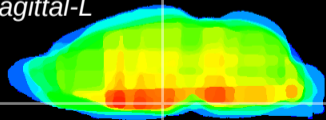

Coronal

Sagittal-R

Sagittal-L

ViBrism: CX27408
Horizontal

VMH