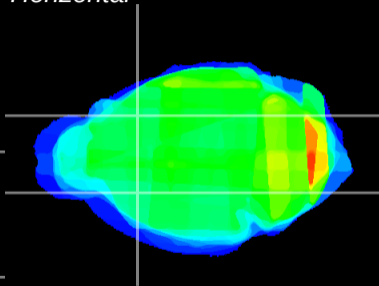

Coronal

Sagittal-R

Sagittal-L

ViBrism: CX27416
Horizontal

CPU lateral