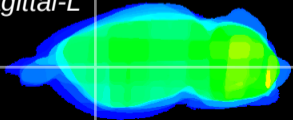

Coronal

Sagittal-R

Sagittal-L

ViBrism: CX27416
Horizontal

CPU lateral