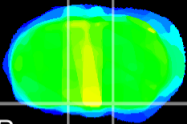

*Coronal*

*Sagittal-R*

*Sagittal-L*

ViBrism: CX27429  
*Horizontal*

S0