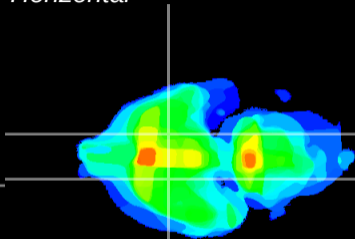

*Coronal*

*Sagittal-R*

*Sagittal-L*

ViBrism: CX27429  
*Horizontal*

S0