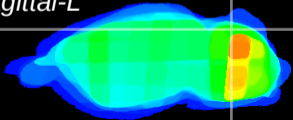

Coronal

Sagittal-R

Sagittal-L

ViBrism: CX27432
Horizontal

Cb lobe