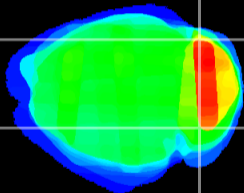

Coronal

Sagittal-R

Sagittal-L

ViBrism: CX27432
Horizontal

Cb lobe