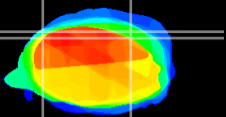

Coronal

Sagittal-R

Sagittal-L

ViBrism: CX27432
Horizontal

Cb lobe