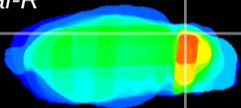

Coronal

Sagittal-R

Sagittal-L

ViBrism: CX27432
Horizontal

Cb lobe